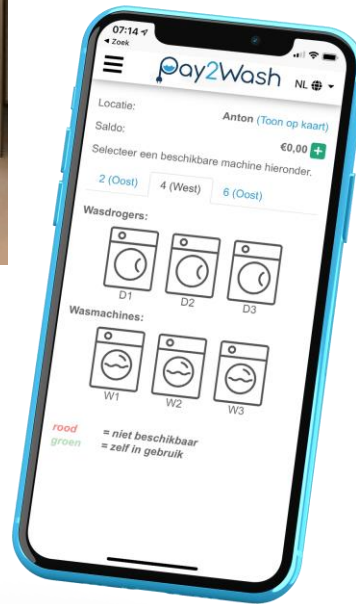

## Shared laundry rooms in Castor and Pollux

Open the pay 2 wash-app to see when and which machines are available. Make a reservation for the washer or dryer, pay, done!

With these machines you are allowed to use your own detergents.