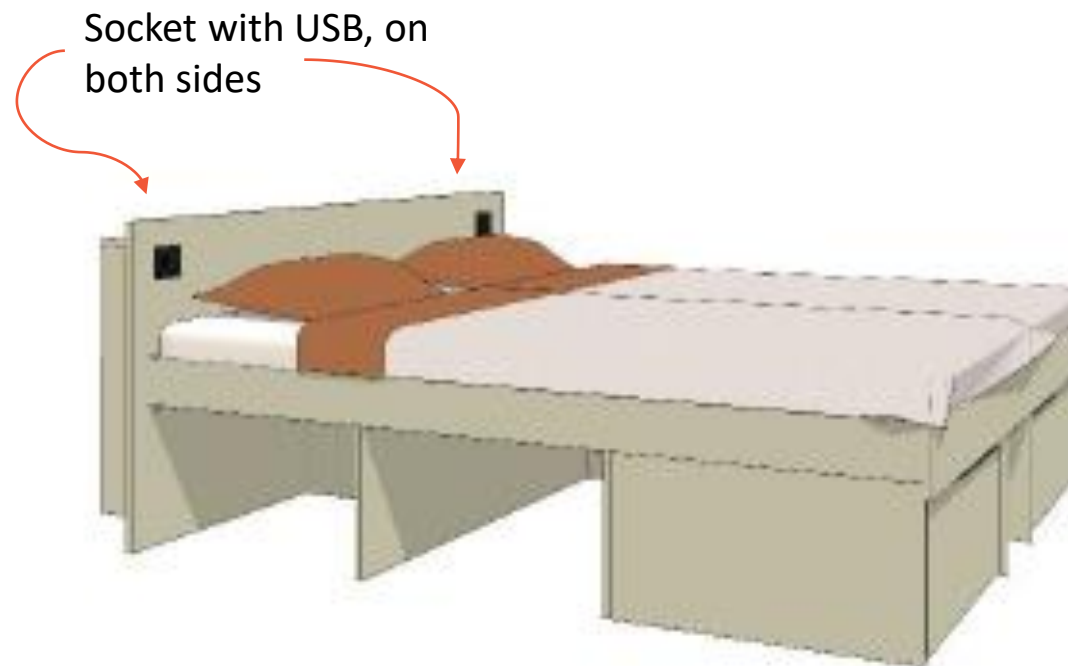

Haven

Room to breathe.
Space to grow.

Sleeping, two persons

Two Pocket spring matras
0,80 X 2,00 x 0,20,
Topper matras 1,60X 2,00
Cover washable to 90°C.

This bed is included in the furnished apartments. 1,60 X 2,00.

Storage under the bed, in four parts.
Two drawers (if put on side its a sidetable)